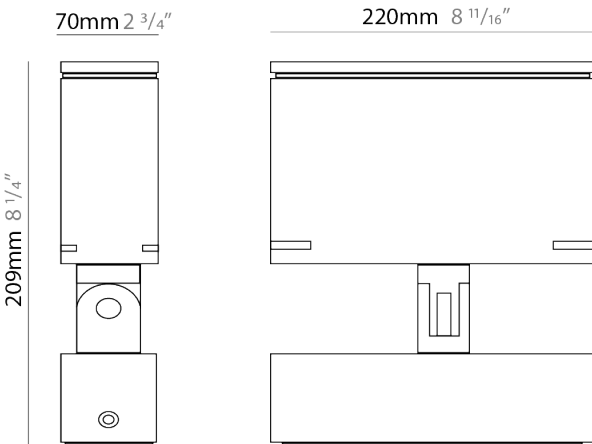

TARGET SURFACE

E9F234- -
base number   Finish   Lens
                         Options   Options

1. To build a product code in our configurator select the specify button on the base model # product page
2. To build a manual product code on this datasheet choose from the options listed below in blue font and add the suffix to the base model #

GENERAL

Series: Target
Brand: Platek
Division: Exterior
Mounting Type: Surface
Mounting Location: Above Ground
Subcategory: Flood

PHYSICAL

Shape: Rectangle
Length (mm): 220
Length (in): 8 ¹¹/₁₆
Width (mm): 70
Width (in): 2 ³/₄
Height (mm): 213
Height (in): 8 ³/₈
Light Distribution: Adjustable / Direct
Screws: A4 stainless steel
Diffuser: Clear tempered glass
Fixture Finish: [BLK / WHI / GRY / COR / ANT / BRZ](#)
Fixture Material: Aluminum Die Cast
Cable Details: 2000mm Cable

ELECTRICAL

Lamp Type: LED
Total Output Wattage (W): 32
Dimming: DMX
Driver Included: No
Driver Location: Remote
Driver Type: Constant Current - Universal
Driver Class: Class 2
Input Voltage (V): 120 - 277
Constant Current (MA): 700

LED

Number of LEDs: 16
Color Temperature (°K): RGBW
CRI: >80 CRI
Lamp Life (hrs): 60000
Special LEDs offerings: RGBW

OPTICAL

Optic°: [9 / 24 / 48 / ELL](#)
Adjustability: Rotational 330°; Tilt 90°

RATINGS AND CERTIFICATIONS

Certified By: Certified for North American Standards
IP rating: IP66
IK Rating: IK08
Bug Rating: B2 U0 G0