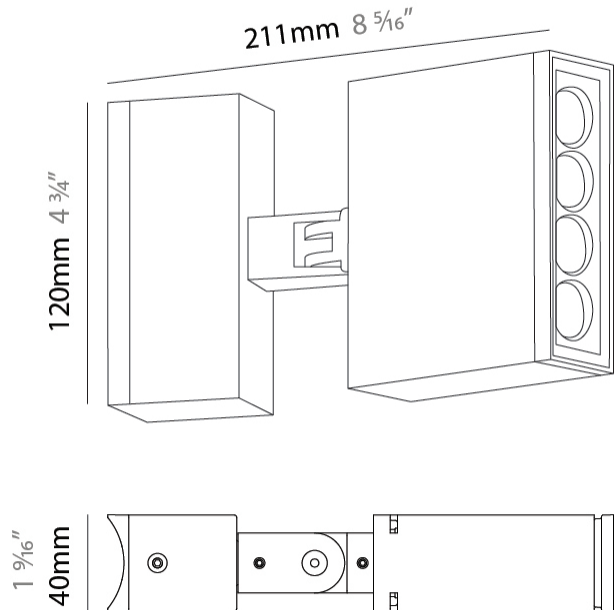

base number
Color   Finish   Lens
Temperature   Options   Options

1. To build a product code in our configurator select the specify button on the base model # product page
2. To build a manual product code on this datasheet choose from the options listed below in blue font and add the suffix to the base model #

GENERAL

Series: Target
Brand: Platek
Division: Exterior
Mounting Type: Post
Mounting Location: Above Ground
Subcategory: Bollard

PHYSICAL

Shape: Rectangle
Length (mm): 120
Length (in): 4 3/4
Width (mm): 40
Width (in): 1 9/16
Height (mm): 211
Height (in): 8 5/16
Light Distribution: Adjustable / Direct
Screws: A4 stainless steel
Diffuser: Clear tempered glass
Fixture Finish: [BLK / WHI / GRY / COR / ANT / BRZ](#)
Fixture Material: Aluminum Die Cast

ELECTRICAL

Lamp Type: LED
Input Wattage (W): 10
Total Output Wattage (W): 8
Dimming: Non-Dimmable
Driver Included: Yes
Driver Location: Integrated
Driver Type: Constant Current - 120Vac
Driver Class: Class 2
Input Voltage (V): 120 - 277
Constant Current (mA): 700
Upon Request: Integral: Phase dimming 120Vac / Non-dimming 120/277Vac / Remote: 0-10Vdc dimming

LED

Number of LEDs: 4
Color Temperature (°K): [2700 / 3000 / 4000](#)
Max. Delivered Lumen (lm): Max 775
CRI: >80 CRI
Lamp Life (hrs): 60000

OPTICAL

Optic°: [9 / 24 / 48 / ELL](#)
Adjustability: Rotational 330°; Tilt 90°

RATINGS AND CERTIFICATIONS

Certified By: Certified for North American Standards
IP rating: IP66
IK Rating: IK08