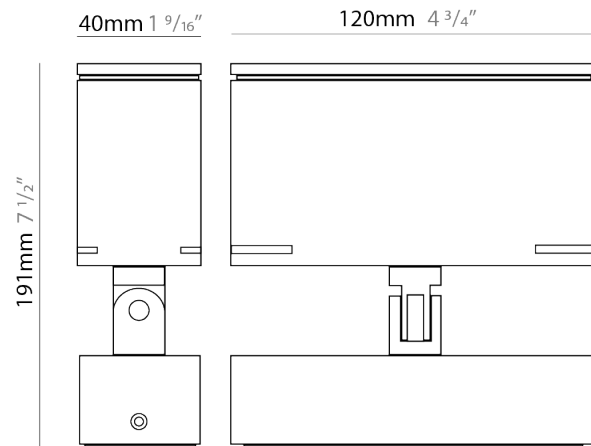

TARGET SURFACE

E9F232- _____ - _____
base number   Finish   Lens
                         Options   Options

1. To build a product code in our configurator select the specify button on the base model # product page
2. To build a manual product code on this datasheet choose from the options listed below in blue font and add the suffix to the base model #

GENERAL

Series: Target
Brand: Platek
Division: Exterior
Mounting Type: Surface
Mounting Location: Above Ground
Subcategory: Flood

PHYSICAL

Shape: Rectangle
Length (mm): 120
Length (in): 4 3/4
Width (mm): 40
Width (in): 1 9/16
Height (mm): 191
Height (in): 7 1/2
Light Distribution: Adjustable / Direct
Screws: A4 stainless steel
Diffuser: Clear tempered glass
Fixture Finish: [BLK / WHI / GRY / COR / ANT / BRZ](#)
Fixture Material: Aluminum Die Cast
Cable Details: 2000mm Cable

ELECTRICAL

Lamp Type: LED
Total Output Wattage (W): 8
Dimming: DMX
Driver Included: No
Driver Location: Remote
Driver Type: Constant Current - Universal
Driver Class: Class 2
Input Voltage (V): 120 - 277
Constant Current (MA): 700

LED

Number of LEDs: 4
Color Temperature (°K): RGBW
CRI: >80 CRI
Lamp Life (hrs): 60000
Special LEDs offerings: RGBW

OPTICAL

Optic°: [9 / 24 / 48 / ELL](#)
Adjustability: Tilt 90°

RATINGS AND CERTIFICATIONS

Certified By: Certified for North American Standards
IP Rating: IP66
IK Rating: IK08
Bug Rating: B3 U0 G0